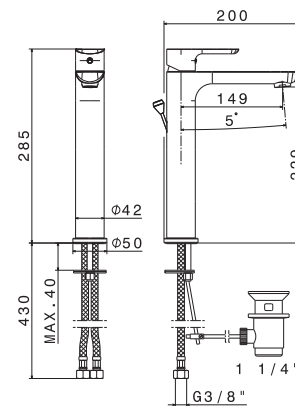

SLATE

■ mod. **V14010**

Miscelatore monocomando per lavabo **con scarico da 1"1/4** - Flessibili di alimentazione F 3/8".

Single-lever basin mixer with 1"1/4 pop-up waste set. 3/8" female connection hoses.

Single-lever mixer, high version for above counter basin, with 1"1/4 pop-up waste set. 3/8" female connection hoses.

Cod.	Finiture / Finishing	€
B0.010	cromo / chrome	
F0.202	nero opaco / matt black	

SLATE