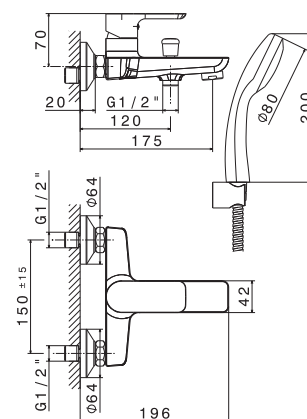

mod. V14081

Gruppo vasca esterno completo di supporto fisso, flessibile e doccia.

Complete bath group with fixed shower holder, flexible, hand shower.