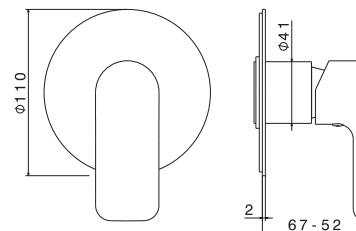

SLATE

mod. V14130E

Parte esterna per miscelatore monocomando doccia da incasso,
senza parte incasso.
Abbinare con V00002.

*External part for concealed single-lever shower mixer,
without concealed part.*
Combine with V00002.

Cod.	Finiture / Finishing	€
B0.010	cromo / chrome	
F0.202	nero opaco / matt black	

mod. V00002

Corpo incasso grezzo universale per miscelatore monocomando
doccia, senza parti esterne.

*Universal concealed body for single-lever shower mixer,
without external parts.*