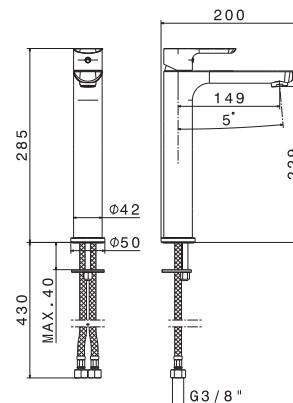

Cod.	Finiture / Finishing	€
B0.010	cromo / chrome	
F0.202	nero opaco / matt black