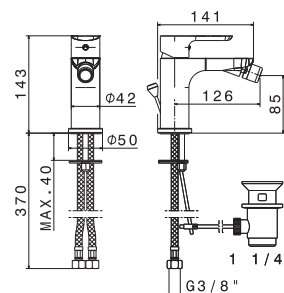

Cod.	Finiture / Finishing	€
B0.010	cromo / chrome	
F0.202	nero opaco / matt black