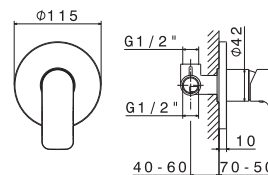

Cod.	Finiture / Finishing	€
B0.010	cromo / chrome	
F0.202	nero opaco / matt black