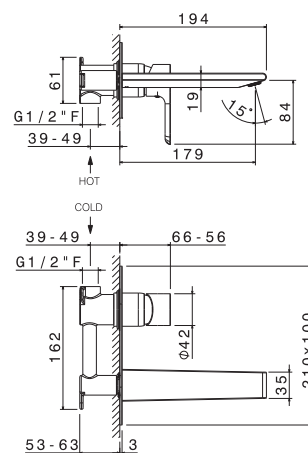

Basin group consisting of: single lever wall mixer and wall spout length mm 180, without pop-up waste set and with connections.

Cod.	Finiture / Finishing	€
B0.010	cromo / chrome	
F0.202	nero opaco / matt black	