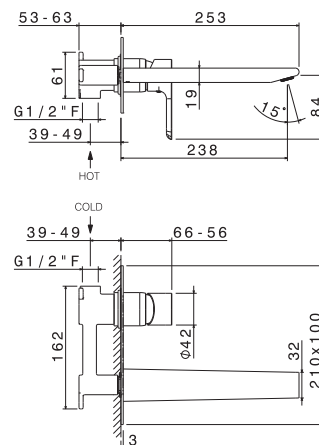

mod. V14051

Gruppo miscelatore monocomando a parete per lavabo, **senza scarico**, con bocca L=250 mm e raccorderia di collegamento.

Basin group consisting of: single lever wall mixer and wall spout length mm 250, **without pop-up waste set** and with connections.

Cod.	Finiture / Finishing	€
B0.010	cromo / chrome	

mod. V14080

Miscelatore monocomando vasca esterno con deviatore automatico vasca/doccia.

Single-lever exposed bath mixer with automatic diverter.