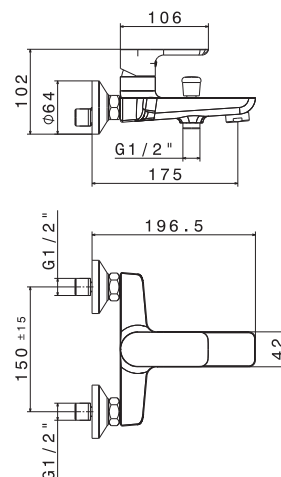

mod. V14051

Gruppo miscelatore monocomando a parete per lavabo, **senza scarico**, con bocca L=250 mm e raccorderia di collegamento.

Basin group consisting of: single lever wall mixer and wall spout length mm 250, **without pop-up waste set** and with connections.

Cod.	Finiture / Finishing	€
B0.010	cromo / chrome	

mod. V14080

Miscelatore monocomando vasca esterno con deviatore automatico vasca/doccia.

Single-lever exposed bath mixer with automatic diverter.

Cod.	Finiture / Finishing	€
B0.010	cromo / chrome	
F0.202	nero opaco / matt black	

mod. V14081

Gruppo vasca esterno completo di supporto fisso, flessibile e doccia.

Complete bath group with fixed shower holder, flexible, hand shower.

Cod.	Finiture / Finishing	€
B0.010	cromo / chrome	
F0.202	nero opaco / matt black