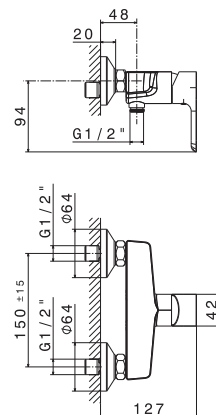

SLATE

mod. V14090

Miscelatore monocomando esterno per doccia (senza dotazione asta saliscendi).

Single-lever exposed shower mixer (without shower set).

Cod.	Finiture / Finishing	€
B0.010	cromo / chrome	
F0.202	nero opaco / matt black	

mod. V13100

Asta saliscendi in ABS, completa di doccia e flessibile LL. 150 cm senza presa acqua.

Shower set complete with brass sliding rail, hand shower, length cm 150 flexible, without wall union.