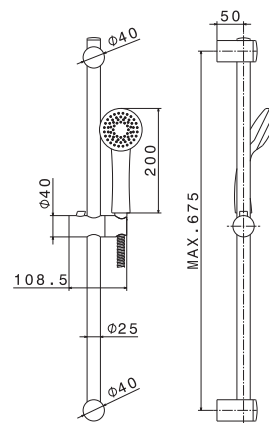

Basin group consisting of: single lever wall mixer and wall spout length mm 180, without pop-up waste set and with connections.

Cod.	Finiture / Finishing	€
B0.010	cromo / chrome	
F0.202	nero opaco / matt black	

mod. V13100

Asta saliscendi in ABS, completa di doccia e flessibile LL. 150 cm senza presa acqua.

Shower set complete with brass sliding rail, hand shower, length cm 150 flexible, without wall union.

Cod.	Finiture / Finishing	€
B0.010	cromo / chrome	
F0.202	nero opaco / matt black	