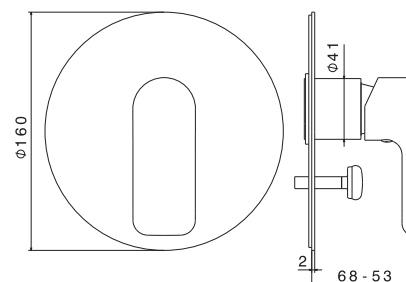

■ mod. **V14140E**

Parte esterna miscelatore monocomando incasso con deviatore automatico vasca/doccia, **senza parte incasso**. Abbinare con V00001.

*External part for concealed single-lever bath/shower mixer with automatic diverter, **without concealed part**. Combine with V00001.*

Cod.	Finiture / Finishing	€
B0.010	cromo / chrome	
F0.202	nero opaco / matt black	

■ mod. **V00001**

Corpo incasso grezzo universale per miscelatore monocomando vasca/doccia con deviatore automatico, senza parti esterne.

Universal concealed body for single-lever bath/shower mixer with automatic diverter, without external parts.