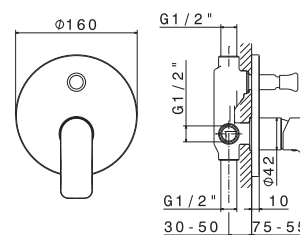

Cod.	Finiture / Finishing	€
B0.010	cromo / chrome	
F0.202	nero opaco / matt black