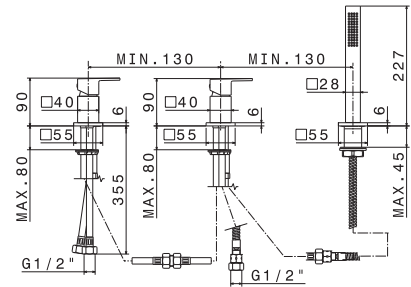

Complete set of: deck mounted mixer, spout with diverter, complete hand shower set.

Cod.	Finiture / Finishing	€
B0.010	cromo / chrome	

■ mod. **V02160**

Gruppo bordo vasca con deviatore e set doccia.

Complete set of: deck mounted mixer with diverter and complete hand shower set.