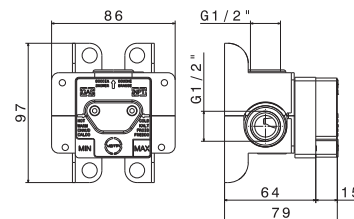

■ mod. **V00002**

Corpo incasso grezzo universale per miscelatore monocomando doccia, senza parti esterne.

Universal concealed body for single-lever shower mixer, without external parts.